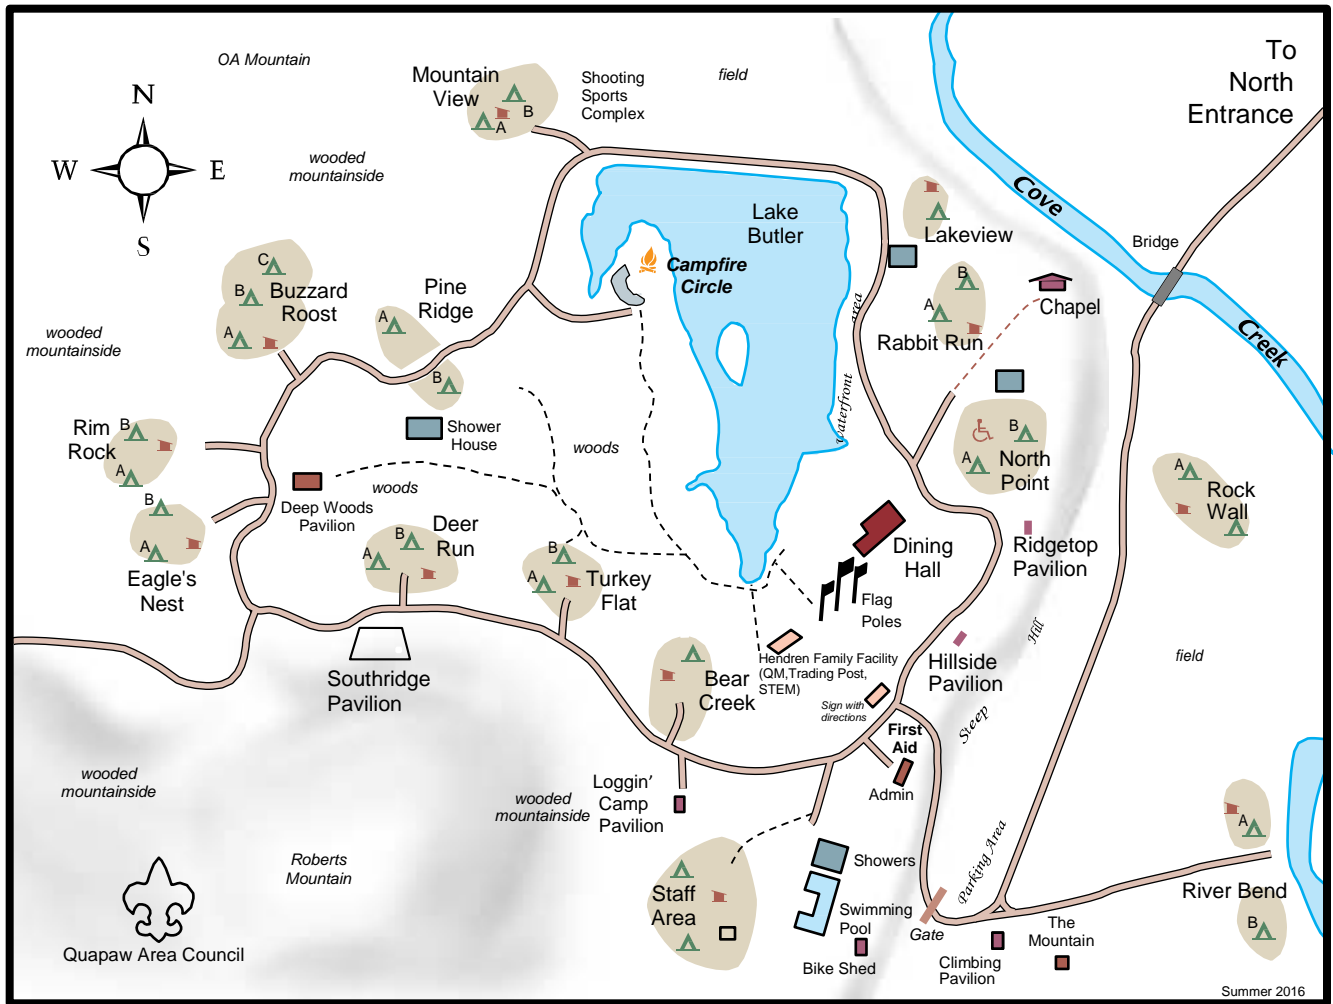

# Main Camp Gus Blass Scout Reservation Damascus, Arkansas

Summer 2016  
A&I Studio

Campsite  Restroom  Shower house  Trail  Road 